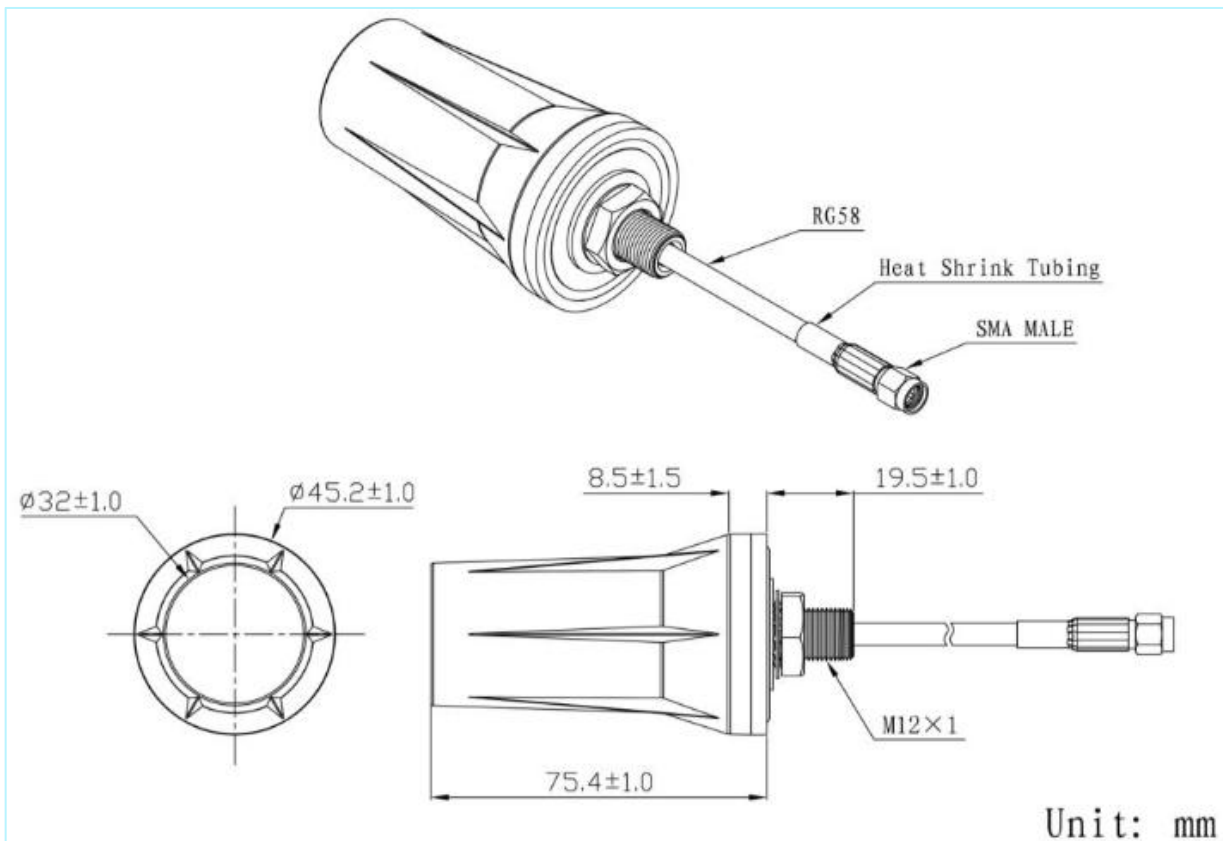

900/1800/2100 MHz 柱形螺母安装4G/3G/LTE天线

AN\_GSM\_023L

## 机械尺寸

## 900/1800/2100 MHz 柱形螺母安装4G/3G/LTE天线