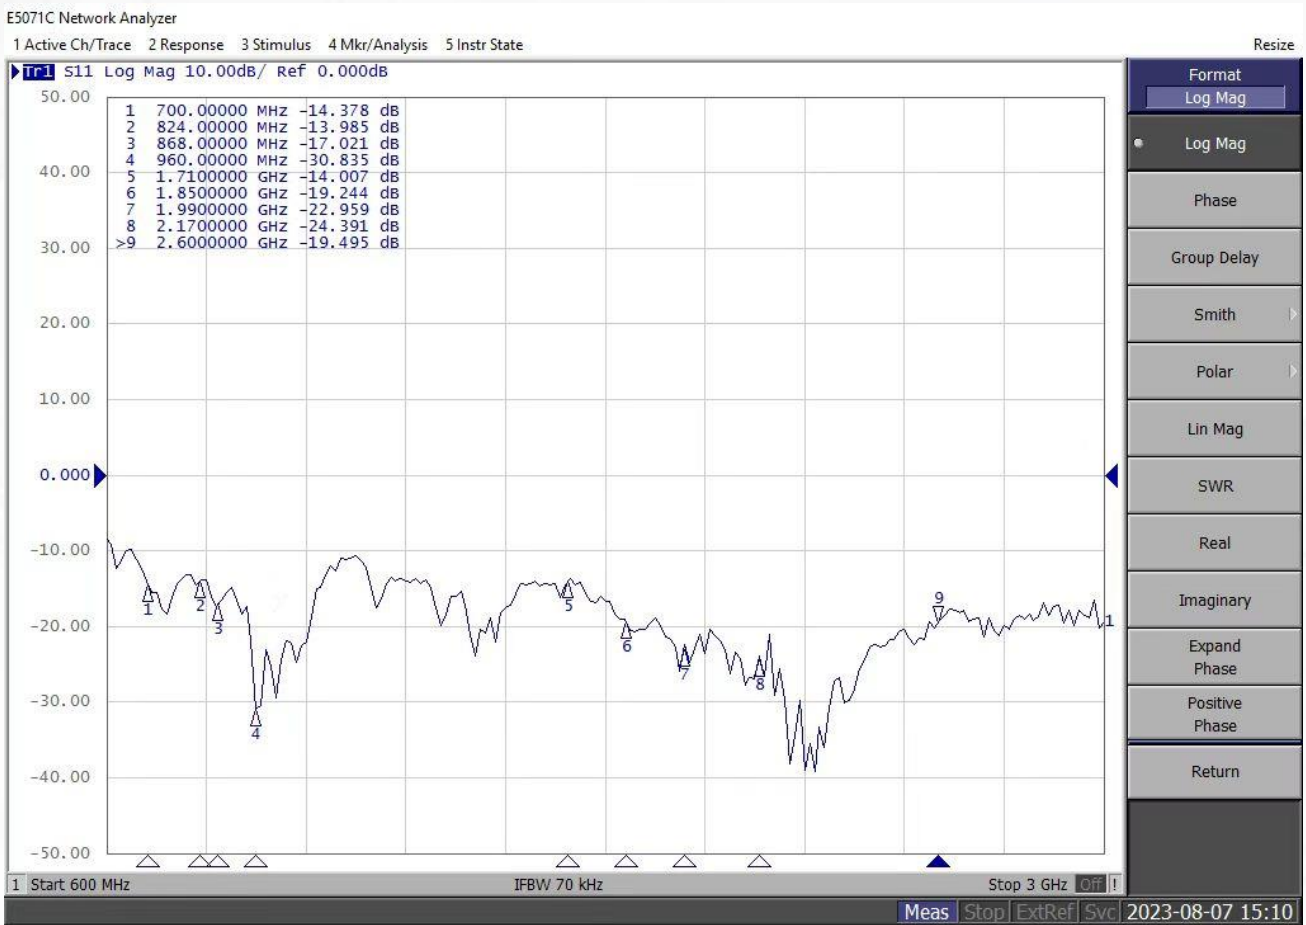

Maswell 4G/3G/WiFi Panel Antenna Outdoor

Reflection Coefficient

S11