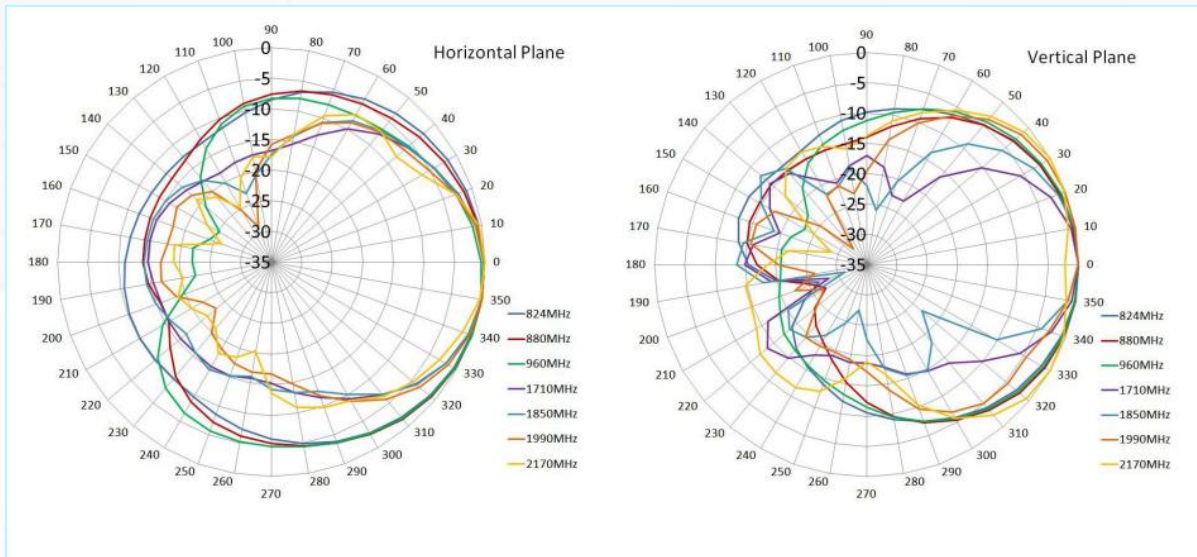

Maswell 4G/3G/WiFi Panel Antenna Outdoor

Radiation Patterns